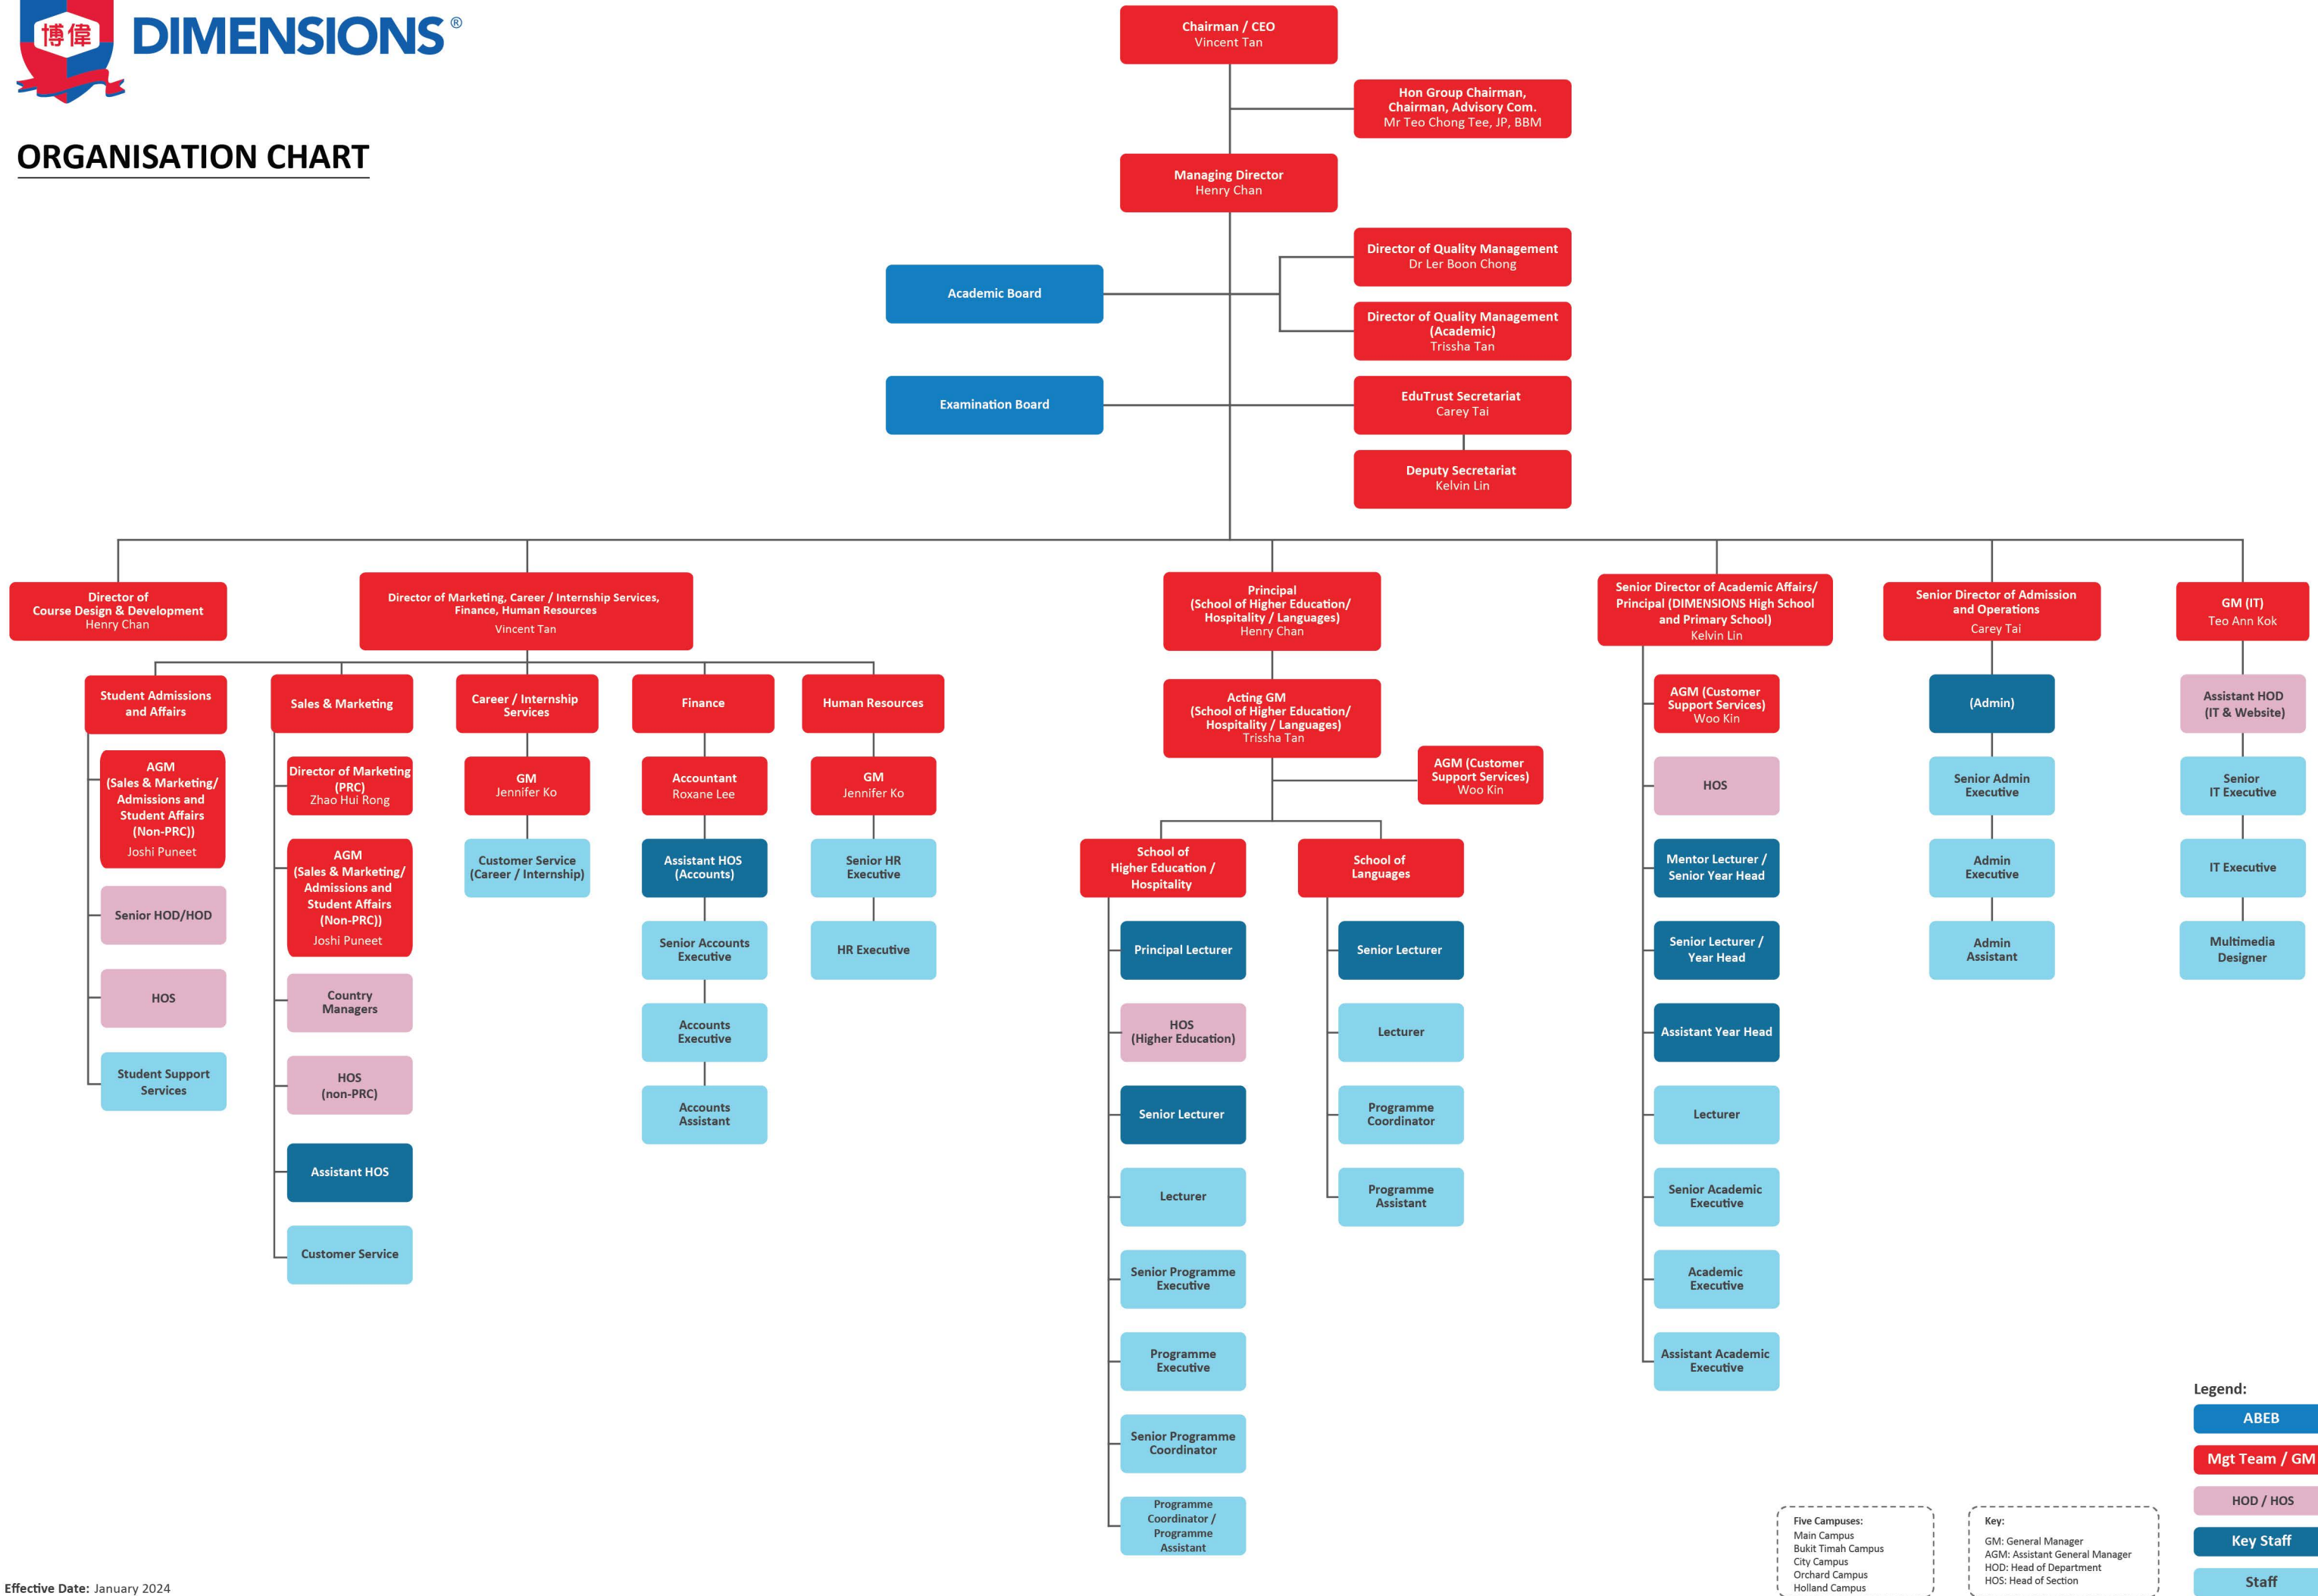

ORGANISATION CHART

Legend:

- ABEB ABEB
- Mgt Team / GM Mgt Team / GM
- HOD / HOS HOD / HOS
- Key Staff Key Staff
- Staff Staff

Five Campuses:
Main Campus
Bukit Timah Campus
City Campus
Orchard Campus
Holland Campus

Key:
GM: General Manager
AGM: Assistant General Manager
HOD: Head of Department
HOS: Head of Section